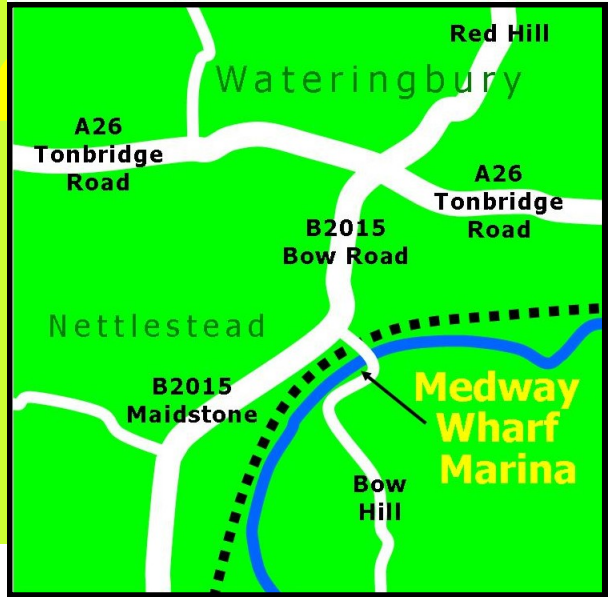

From the North on the B2015 turn left opposite The Railway public house (right if approaching from the South). Across the level crossing, over the river then first right through the gates of the Marina. Once through the gates turn right down towards the river where Kingfisher is berthed. Here you can leave your passengers before taking your vehicle to the parking area.

**Medway Wharf Marina, Bow Bridge,
Wateringbury, Kent ME18 5ED
Kingfisher phone number 07813 793 834**